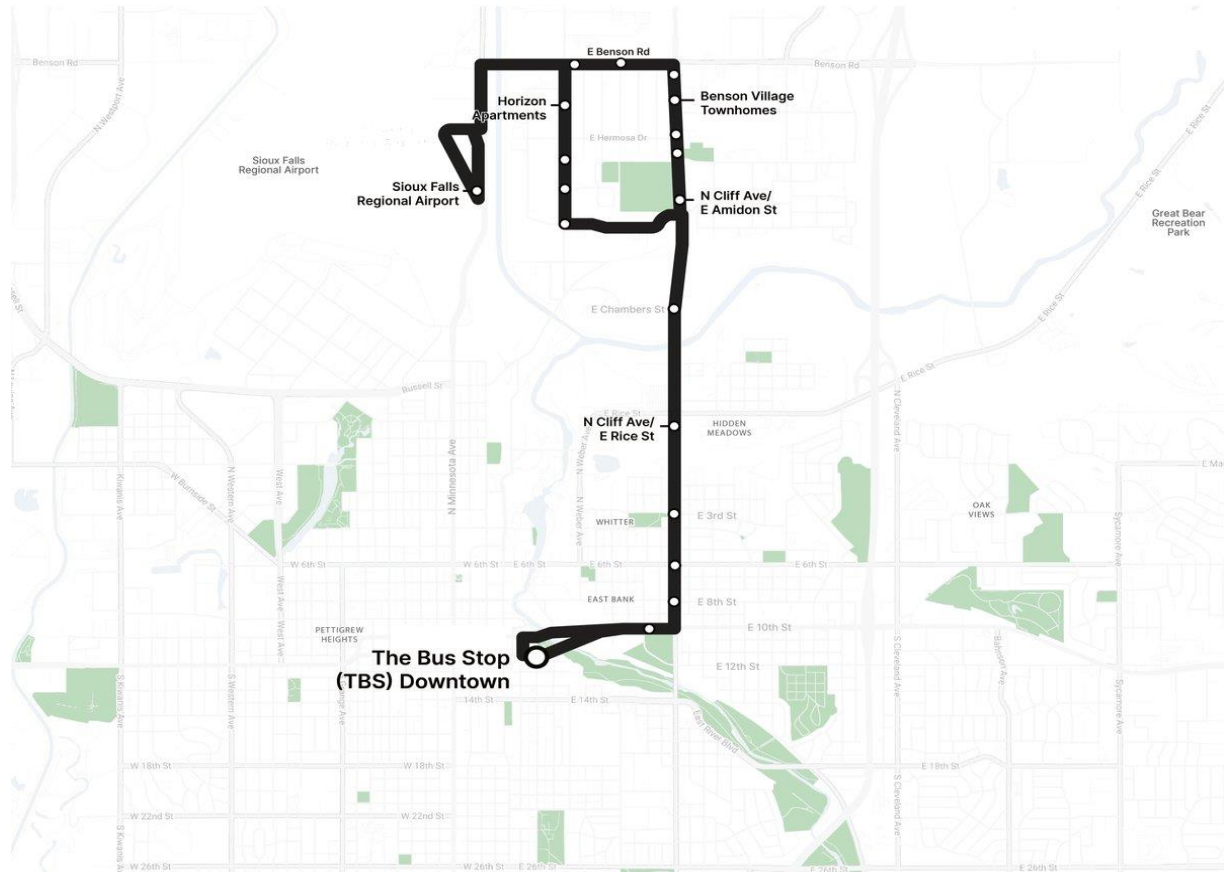

**Black (BK) Route**

Every 60 minutes between 6am - 6pm.

**Monday - Friday Schedule (No Saturday Service)**

	<b>BK-6</b>	<b>BK-11</b>	<b>BK-23</b>	<b>BK-23</b>	<b>BK-13</b>	<b>BK-18</b>	
Depart Downtown Depot	Cliff/Rice SE (Mekong Asian Market)	4th/ Horizon Apts	Sioux Falls Regional Airport	Sioux Falls Regional Airport	Cliff/ Benson SE	Cliff/ Rice SW (Wells Fargo)	Arrive Downtown Depot
6:00 AM	6:06	6:15	6:19	6:25	6:31	6:37	6:43
7:00 AM	7:06	7:15	7:19	7:25	7:31	7:37	7:43
8:00 AM	8:06	8:15	8:19	8:25	8:31	8:37	8:43
9:00 AM	9:06	9:15	9:19	9:25	9:31	9:37	9:43
10:00 AM	10:06	10:15	10:19	10:25	10:31	10:37	10:43
11:00 AM	11:06	11:15	11:19	11:25	11:31	11:37	11:43
12:00 PM	12:06	12:15	12:19	12:25	12:31	12:37	12:43
1:00 PM	1:06	1:15	1:19	1:25	1:31	1:37	1:43
2:00 PM	2:06	2:15	2:19	2:25	2:31	2:37	2:43
3:00 PM	3:06	3:15	3:19	3:25	3:31	3:37	3:43
4:00 PM	4:06	4:15	4:19	4:25	4:31	4:37	4:43
5:00 PM	5:06	5:15	5:19	5:25	5:31	5:37	5:43
6:00 PM	6:06	6:15	6:19	6:25	6:31	6:37	6:43

**Stops**

**Outbound: To Southwest Center**

**Inbound: To Downtown Depot**

Stop Code	Address
<b>TBS</b>	<b>The Bus Stop - SAM's downtown terminal</b>
BK-2*	10th/Indiana (Bench)
BK-3	Cliff / 8th St SE
BK-4	Cliff / 6th St SE
BK-5	Cliff / 3rd St SE
<b>BK-6</b>	<b>Cliff/Rice SE Corner</b>
BK-7	Cliff/ Chambers SE
BK-8	4th Ave/ Amidon NE
BK-9	4th Ave/Presentation NE (Shelter, Bench)
BK-10	4th Ave/ Wells Fargo E
<b>BK-11</b>	<b>4th Ave E (Horizon Apts)</b>
<b>BK-23</b>	<b>Sioux Falls Regional Airport (NEW STOP)</b>

Stop Code	Address
BK-24	Benson/ 4th Ave SE ( <b>NEW STOP</b> )
BK-12	Benson/ 8th Ave SW
<b>BK-13</b>	<b>Cliff/Benson SW</b>
BK-14	Cliff/Hermosa NW
BK-15	Cliff/34th St NW
BK-16	Cliff/Amidon NW (bench)
BK-17	Cliff/Chambers SW
<b>BK-18</b>	<b>Cliff/Rice SW</b>
BK-19	Cliff/3rd NW
BK-20	Cliff/6th NW
BK-21	Cliff/8th NW
BK-22*	E. 10th/ Fairfax (bench)
<b>TBS</b>	<b>The Bus Stop - SAM's downtown terminal</b>

\*Multiple route stops

One app. All your transit options.

Download the  
**SAM Transit app now.**