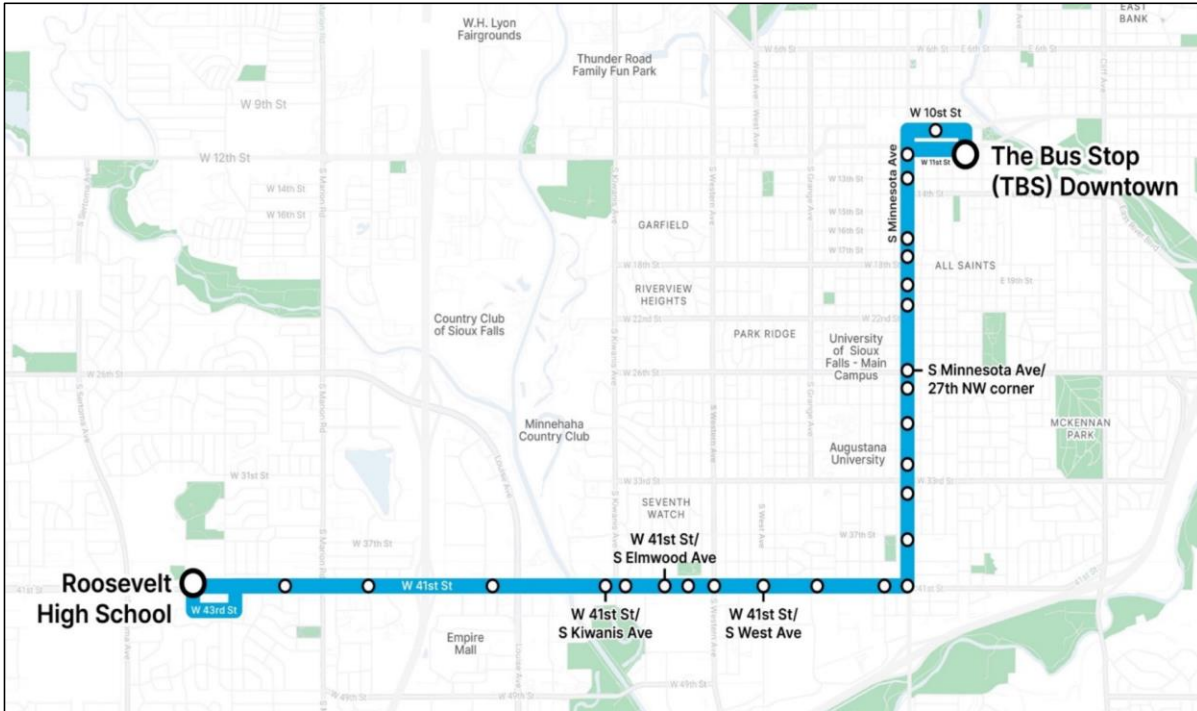

Stops

Outbound: To Roosevelt HS

Inbound: To Downtown Depot

<u>Stop Code</u>	<u>Address</u>	<u>Stop Code</u>	<u>Address</u>
TBS	The Bus Stop - SAM's downtown	BL-22	41st/Holbrook SW (bench)
BL-2	Minnesota/11th NW	BL-23	41st/Fairhall SW
BL-3	Minnesota/13th SW	BL-24	41st/Cambridge SW
BL-4	Minnesota/18th NW (bench)	BL-25	41st/Terry SW
BL-5	Minnesota/21st NW	BL-26	41st/Empire Pl
BL-6	Minnesota/26th NW (bench)	BL-27	41st/Westport SW (bench)
BL-7	Minnesota/29th NW (bench)	BL-28	41st/ Olive Garden (bench)
BL-8	Minnesota /33rd SW (bench)	BL-29	41st/Kiwanis SW
BL-9	Minnesota/37th NW	BL-30	41st/Elmwood SW (Best Buy, Shelter)
BL-10	Minnesota/41st NW	BL-31	41st/West SW (bench)
BL-11	41st/Norton NE corner	BL-32	41st/Grange SW (bench)
BL-12	41st/Grange NE (bench)	BL-33	41st/Summit SW (shelter)
BL-13	41st/West NE (bench)	BL-34	Minnesota/40th SE (bench)
BL-14	41st/Western NE (bench)	BL-35	Minnesota/37th SE (bench)
BL-15	41st/Holly NE	BL-36	Minnesota /33rd SE (STOP MOVED)
BL-16	41st/Kiwanis NE (bench)	BL-37	Minnesota/30th SE
BL-17	41st/ O'Gorman School	BL-38	Minnesota /27th NE (Walgreens, Shelter)
BL-18	41st/Shirley NE	BL-39	Minnesota/22nd SE
BL-19	41st/Terry NE	BL-40	Minnesota/19th SE
BL-20	41st/Westbrooke NE	BL-41	Minnesota/16th SE (bench)
BL-21	Kuehn Park Rd/ 41st St SE (Roos	BL-42	Minnesota/13th SE
		TBS	The Bus Stop - SAM's downtown terminal

One app. All your transit options.

Download the SAM Transit app now.