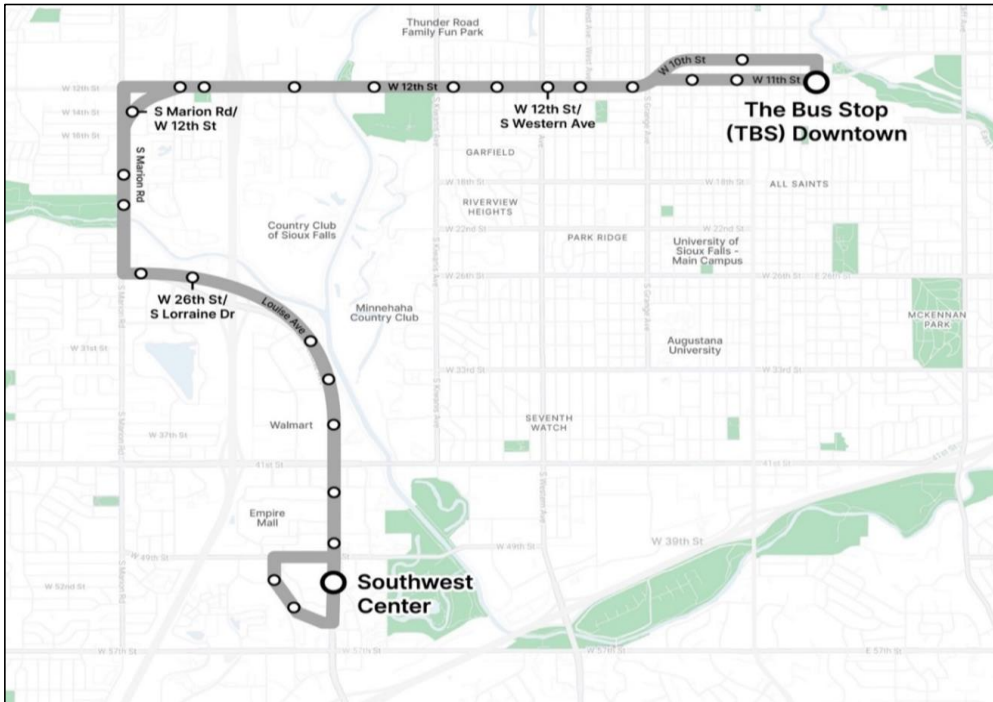

**Stops**

**Outbound: To Southwest Center**

**Inbound: To Downtown Depot**

Stop Code	Address
<b>TBS</b>	<b>The Bus Stop - SAM's downtown terminal</b>
GY-2*	10th/Dakota NE (mid-block)
GY-3*	10th/Spring NE
GY-4*	10th/Prairie NE
GY-5	12th/Grange NW
GY-6	12th/Hawthorne NE (bench)
<b>GY-7</b>	<b>12th/Western NE</b>
GY-8	12th/Elmwood NE
GY-9	12th/Williams NE
GY-10	12th /Westport NW (mid-block, Shelter)
GY-11	12th/Lyons NW (bench)
<b>GY-12</b>	<b>12th/Petro NE (mid-block)</b>
GY-13	12th/ Ebenezer NE
GY-14	Marion/ W 14th NW
GY-43	Marion/Dardanella NW ( <b>NEW STOP</b> )
GY-15	Marion/ Dunham Park NW
GY-16	26th/Edna SW
<b>GY-17</b>	<b>26th/Lorraine SE (Lowe's)</b>
GY-18	Louise/Shirley SW (USPS)
GY-19	Louise/34th NW
GY-20	Louise/ Walmart Entrance NW (bench)
GY-21	Louise/ Empire Mall W
GY-22	Louise/ W 47th NW (Hy-Vee)
<b>SWC</b>	<b>Southwest Center (SWC) SAM's southwest transit hub</b>