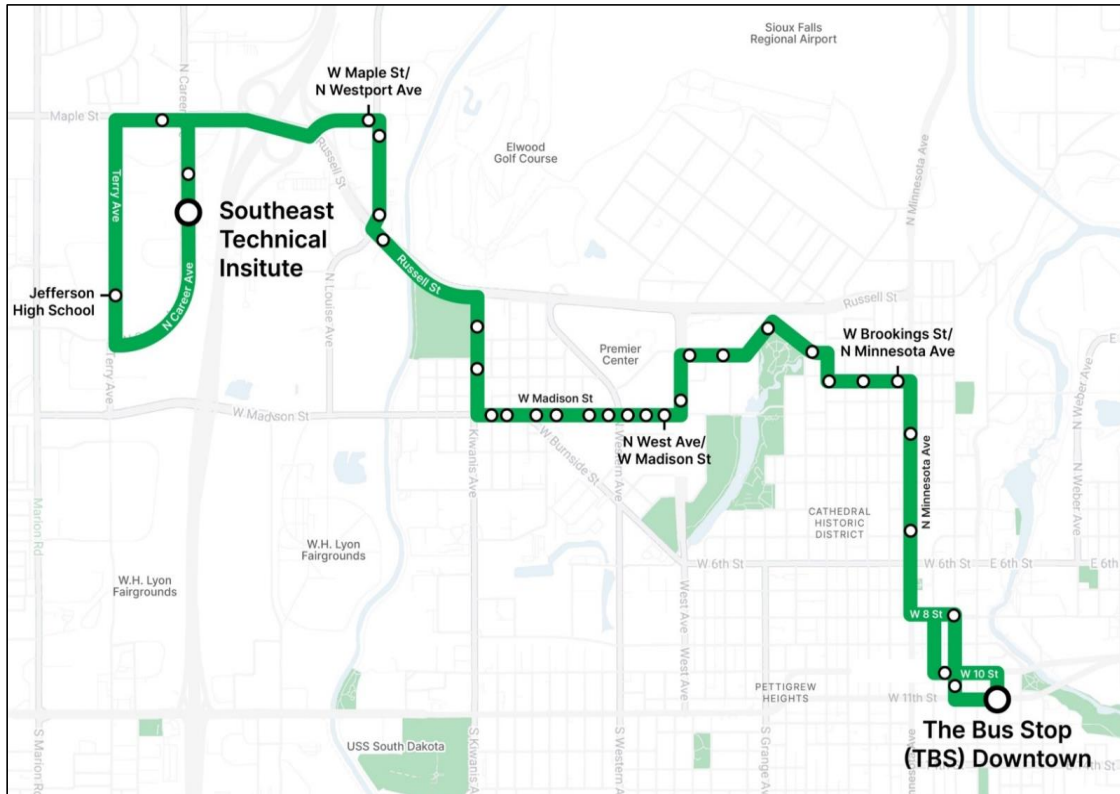

Stops

Outbound: To Southeast Tech

Inbound: To Downtown Depot

Stop Code	Address
TBS	The Bus Stop - SAM's downtown terminal
GR-2*	10th/Dakota NE (mid-block)
GR-3	8th/Dakota NW
GR-4	Minnesota/4th SE (STOP MOVED)
GR-5	Minnesota/1st SE
GR-6	Brookings/ Minnesota NW
GR-7	Brookings/ Prairie NE
GR-8	Bailey NE (Veterans Park)
GR-9	Bailey/West Ave NE
GR-10	West Ave/ Madison NW
GR-11	Madison/ West NW (Canaries Stadium)
GR-12	Madison/Western NE
GR-13	Madison/Lyndale NE
GR-14	Madison/Lincoln NE (mid-block, shelter)
GR-15	Madison/Kiwanis NE
GR-16	Kiwanis/Bailey SE
GR-17	Kiwanis/Russel SE (mid-block)
GR-18	Russell/Westport NE
GR-19	Maple/ Westport NW (Ramkota)
GR-20	Maple/Career NW
GR-21	Terry/ Career (Jefferson HS)
GR-22	Career Ave mid-block (Southeast Technical Institute)

Stop Code	Address
GR-22	Career Ave mid-block (Southeast Technical Institute)
GR-23	Career/ Lackey Pl SE
GR-24	Westport/Maple SW
GR-25	Russell/ Louise SW (Shelter)
GR-26	Kiwanis/Brookings NW
GR-27	Madison/Garfield SW
GR-28	Madison/Holly SW
GR-29	Madison/Western SW (McCart Park)
GR-30	Madison mid-block south (Canaries Stadium)
GR-31	Bailey /Lake SE (mid-block, shelter)
GR-32	Bailey SE (Veterens Park)
GR-33	Bailey/Walts SW
GR-34	Brookings/Duluth SW
GR-35	Brookings/Minnesota SW
GR-36	Minnesota/2nd NW
GR-37	Minnesota/5th NW
GR-38	8th/Main SW
TBS	The Bus Stop - SAM's downtown terminal

*Multiple route stops

via sam One app. All your transit options.

Download the SAM Transit app now.