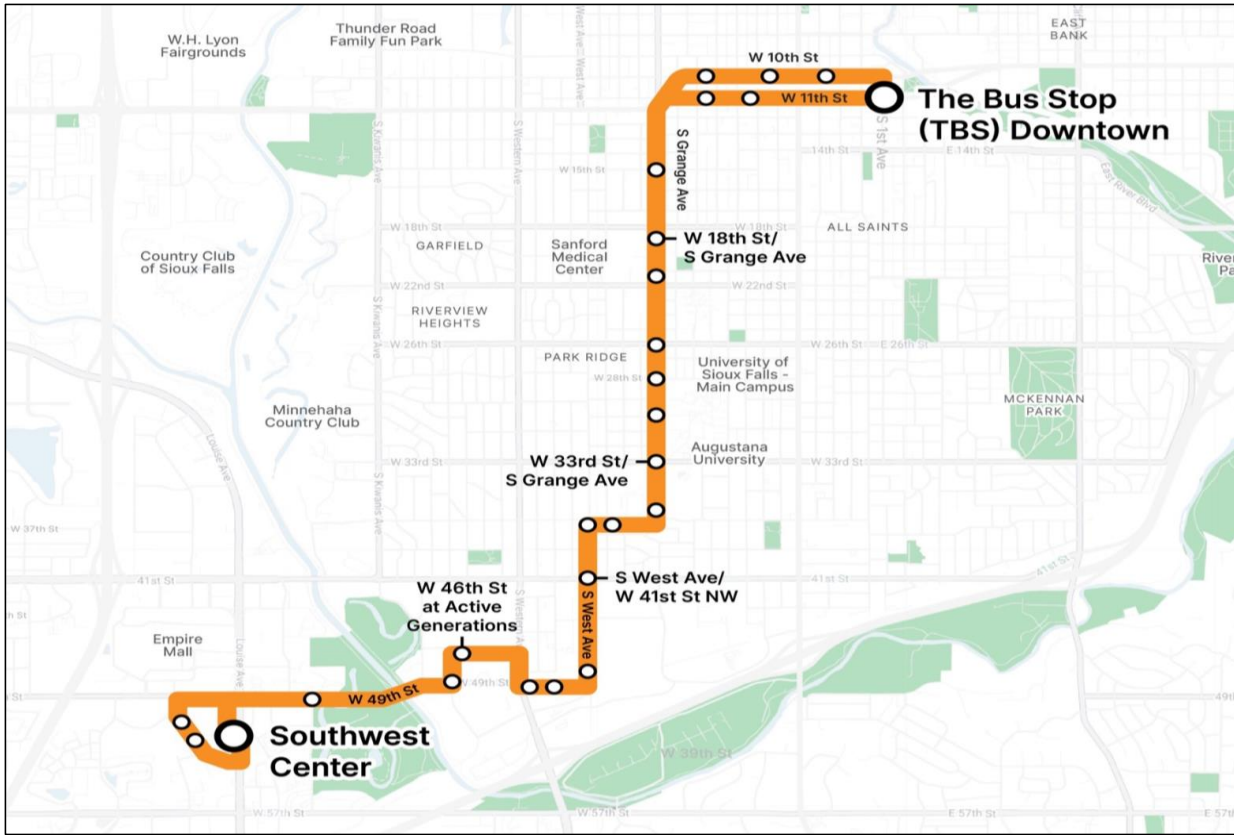

Stops

Outbound: To Southwest Center

Inbound: To Downtown Depot

Stop Code	Address
TBS	The Bus Stop - SAM's downtown terminal
OR-2*	10th/Dakota NE (mid-block)
OR-3*	10th/Spring NE
OR-4*	10th/Prairie NE
OR-5	Grange/15th NW
OR-6	Grange/18th SW
OR-7	Grange/21st SW (Shelter)
OR-8	Grange/26th NW
OR-9	Grange/30th NW
OR-10	Grange/33rd NW
OR-11	Grange/37th NW
OR-12	37th/ Lake NE
OR-13	West Ave/ 41st NW
OR-14	West Ave/ 49th NW
OR-15	49th/ Western NE (shelter)
OR-16	46th (north side) at Active Generations
OR-17	Elmwood/49th NW
OR-18	49th/Oxbow NE (shelter)
SWC	Southwest Center (SWC) SAM's SW transit hub

Stop Code	Address
SWC	Southwest Center (SWC) SAM's SW transit hub
OR-20*	Technology Dr/ Technology Cir SE
OR-21*	Technology Dr/ Valhalla SE
OR-22	49th/Oxbow SW (bench)
OR-23	46th (south side) at Active Generations
OR-24	49th (mid-block south between Western and West)
OR-25	West/ 44th NE (mid-block, At Home)
OR-26	West/ 37th SE
OR-27	Grange/33rd SE
OR-28	Grange/30th NE (shelter)
OR-29	Grange/28th SE
OR-30	Grange/26th SE
OR-31	Grange/22nd SE
OR-32	Grange/18th SE (Shelter)
OR-33	Grange/15th SE
OR-34*	11th/Prairie SW
OR-35*	11th/Spring SW
TBS	The Bus Stop - SAM's downtown terminal

*Multiple route stops

One app. All your transit options.

Download the SAM Transit app now.