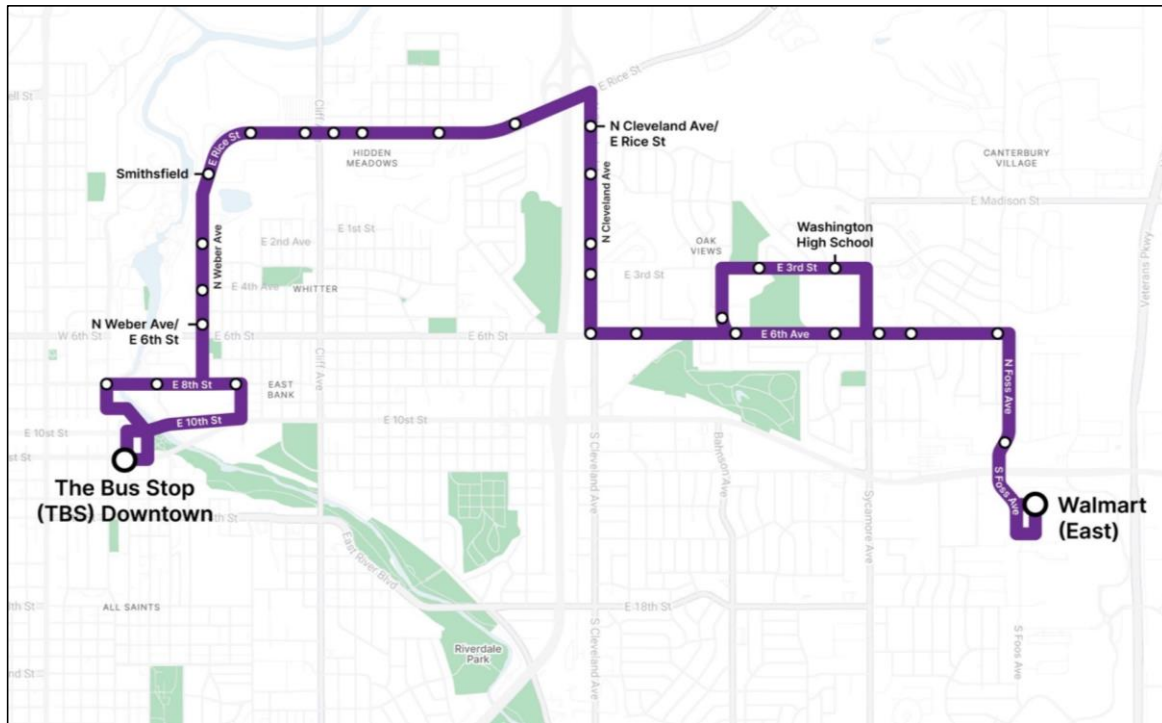

Purple (PR) Route

Every 60 minutes between 6am - 7pm.

Monday - Friday Schedule (No Saturday Service)

	PR-4	PR-12	PR-19	PR-23	PR-26	PR-32	PR-35	
Depart Downtown Depot	Weber/6th NE (Midwest Welding)	Cleveland & Rice (1 block south)	3rd/Sycamore SW (Behind WHS)	Walmart East	6th/ Washington HS Mid-block	Rice/ Wayland NE	Weber/6th NW (SAM offices)	Arrive Downtown Depot
6:00 AM	6:05	6:10	6:18	6:27	6:34	6:44	6:49	6:53
7:00 AM	7:05	7:10	7:18	7:27	7:34	7:44	7:49	7:53
8:00 AM	8:05	8:10	8:18	8:27	8:34	8:44	8:49	8:53
9:00 AM	9:05	9:10	9:18	9:27	9:34	9:44	9:49	9:53
10:00 AM	10:05	10:10	10:18	10:27	10:34	10:44	10:49	10:53
11:00 AM	11:05	11:10	11:18	11:27	11:34	11:44	11:49	11:53
12:00 PM	12:05	12:10	12:18	12:27	12:34	12:44	12:49	12:53
1:00 PM	1:05	1:10	1:18	1:27	1:34	1:44	1:49	1:53
2:00 PM	2:05	2:10	2:18	2:27	2:34	2:44	2:49	2:53
3:00 PM	3:05	3:10	3:18	3:27	3:34	3:44	3:49	3:53
4:00 PM	4:05	4:10	4:18	4:27	4:34	4:44	4:49	4:53
5:00 PM	5:05	5:10	5:18	5:27	5:34	5:44	5:49	5:53
6:00 PM	6:05	6:10	6:18	6:27	6:34	6:44	6:49	6:53
7:00 PM	7:05	7:10	7:18	7:27	7:34	7:44	7:49	7:53

Stops

Outbound: To Walmart (East)

Inbound: To Downtown Depot

Stop Code	Address
TBS	The Bus Stop - SAM's downtown terminal
PR-2	Phillips/8th SE corner
PR-3	8th/Railroad S (mid-block)
PR-4	Weber/6th NE
PR-5	Weber/4th SE
PR-6	Weber/ Falls Park Entrance E
PR-7	Weber E (Smithfield, Shelter)
PR-8	Rice/Cliff SW
PR-9	Rice/Wayland SW
PR-10	Rice/Jessica SW
PR-11	Rice/Lowell SW
PR-12	Cleveland/Rice SW (mid-block)
PR-13	Cleveland/ Turning Leaf Apts W (Shelter)
PR-14	Cleveland/Bunker PI SW
PR-15	Cleveland at Springbrook Estates W
PR-16	6th/Shephard SW (Shelter, Bench)
PR-17	Bahnsen/6th NE (mid-block)
PR-18	3rd/Montgomery SW
PR-19	3rd/ Sycamore SW (Washington HS)
PR-20	6th/Sycamore SE (mid-block, Shelter)
PR-21	6th/Dewberry SW
PR-22	Foss/Ryan PI SW
PR-23*	Walmart (West Side of Bldg, Shelter)