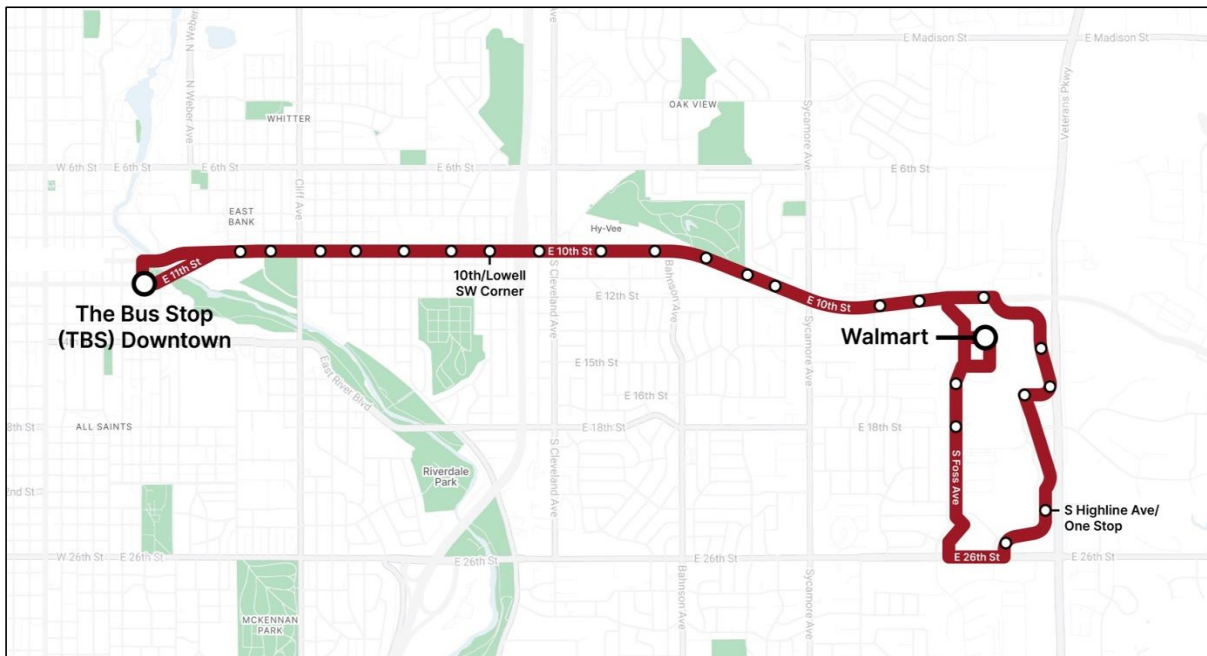

SAM On Demand runs citywide Mon-Fri 5:45am - 9:15pm, Sat 7:45am - 6:15pm.

No service on Sundays, New Year's Day, Memorial Day, Independence Day, Labor Day, Thanksgiving, or Christmas Day.

Download the **SAM Transit app** from the Apple Store or Google Play Store.

Buy and use tickets on the **Token Transit app**.

You can also book SAM transit rides in the web portal: <https://samtransit.app.ridewithvia.com>, or call 605-367-7151.

Stops

Outbound: To Roosevelt HS

Stop Code	Address
TBS	The Bus Stop - SAM's downtown terminal
RD-2*	10th/Indiana (State Offices, Bench)
RD-3	E 10th between Cliff and Van Eps (bench)
RD-4	E 10th/Blauvelt SW
RD-5	E 10th/Jessica SW (bench)
RD-6	E 10th/St. Paul SW
RD-7	10th/Lowell SW
RD-8	E 10th/ Across from Hyvee (shelter)
RD-9	E 10th/Bahnson SW
RD-10	E 10th/ Runnings
RD-11	E 10th/ Charlotte SW
RD-12	Arrowhead Pkwy/ Foss Ave SW
RD-13	Walmart (West Side of Bldg, Shelter)
RD-14	Arrowhead Pkwy/Highline SW
RD-15	Highline Place/Tree Blvd (between Target & Kohls)
RD-16	Highline/ Century Theaters W
RD-17	Highline/ One Stop
RD-18	Highline/ E 26th NW
RD-19	Foss/Blarney Pl SE
RD-20	Foss / E 18th St SE
RD-13	Walmart (West Side of Bldg, Shelter)

Inbound: To Downtown Depot

Stop Code	Address
RD-13	Walmart (West Side of Bldg, Shelter)
RD-21	Arrowhead Pkwy/ Gordon NE
RD-22	E 10th between Sycamore and Bahnson
RD-23	E 10th between Sneve and Bahnson
RD-24	E 10th/Cleveland NW
RD-25	E 10th/Lowell NE
RD-26	E 10th/Jessica NW
RD-27	E 10th/Blauvelt NE (bench)
RD-28	E 10th/Cliff NE
RD-29*	E. 10th/ Fairfax (bench)
TBS	The Bus Stop - SAM's downtown terminal