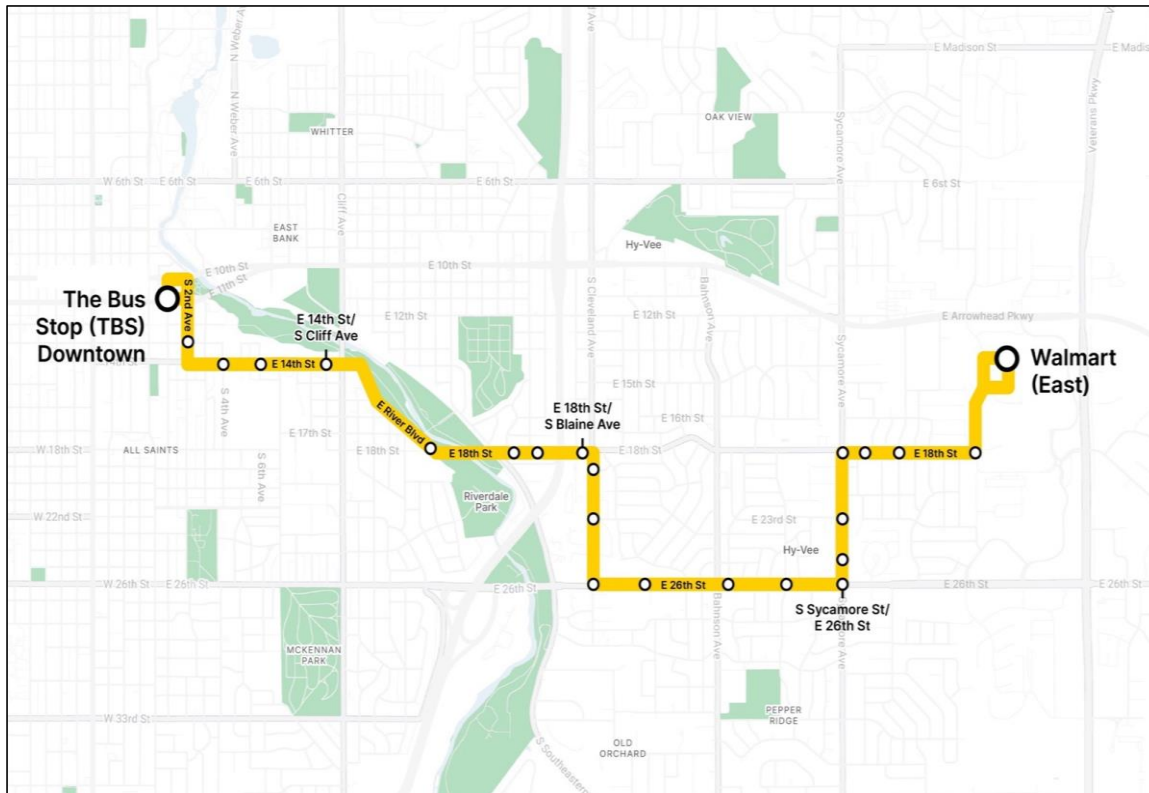

Yellow (YL) Route

Every 30 minutes during peak hours and every 60 minutes off-peak.
Service available between 7AM - 8PM.

Monday - Friday Schedule (No Saturday Service)

Depart Downtown Depot	YL-7 18th/ Blaine SE	YL-12 Sycamore/26th SE (Walgreen's)	YL-16 Walmart East	YL-16 Walmart East	YL-20 Sycamore/26th NW corner (Hy-Vee)	YL-27 18th/Blaine NE	Arrive Downtown Depot
7:00 AM	7:10	7:18	7:24	7:27	7:33	7:39	7:50
7:30 AM	7:40	7:48	7:54	7:57	8:03	8:09	8:20
8:00 AM	8:10	8:18	8:24	8:27	8:33	8:39	8:50
8:30 AM	8:40	8:48	8:54	8:57	9:03	9:09	9:20
9:00 AM	9:10	9:18	9:24	9:27	9:33	9:39	9:50
9:30 AM	9:40	9:48	9:54	9:57	10:03	10:09	10:20
10:00 AM	10:10	10:18	10:24	10:27	10:33	10:39	10:50
11:00 AM	11:10	11:18	11:24	11:27	11:33	11:39	11:50
12:00 PM	12:10	12:18	12:24	12:27	12:33	12:39	12:50
1:00 PM	1:10	1:18	1:24	1:27	1:33	1:39	1:50
2:00 PM	2:10	2:18	2:24	2:27	2:33	2:39	2:50
3:00 PM	3:10	3:18	3:24	3:27	3:33	3:39	3:50
3:30 PM	3:40	3:48	3:54	3:57	4:03	4:09	4:20
4:00 PM	4:10	4:18	4:24	2:27	4:33	4:39	4:50
4:30 PM	4:40	4:48	4:54	4:57	5:03	5:09	5:20
5:00 PM	5:10	5:18	5:24	5:27	5:33	5:39	5:50
5:30 PM	5:40	5:48	5:54	5:57	6:03	8:09	6:20
6:00 PM	6:10	6:18	6:24	6:27	6:33	6:39	6:50
7:00 PM	7:10	7:18	7:24	7:27	7:33	7:39	7:50
8:00 AM	8:10	8:18	8:24	8:27	8:33	8:39	8:50

Stops

Outbound: To Walmart (East)

Stop Code	Address
TBS	The Bus Stop - SAM's downtown terminal
YL-2	14th/4th Ave SW
YL-3	14th/6th Ave SW
YL-4	14th/ Cliff (Between 9th & Cliff)
YL-5	River Blvd/17th NW
YL-6	18th/Foster Ave SW
YL-7	18th/Blaine SE (Shelter)
YL-8	Cleveland/22nd SW
YL-9	26th/Village Square SW (mid-block)
YL-10	26th/Bahnson SW
YL-11	26th/Judy SW
YL-12	Sycamore/26th NE (mid-block)
YL-13	Sycamore/23rd SE
YL-14	Sycamore/18th SE
YL-15	18th St/Joliet SW
YL-16*	Walmart (West Side of Bldg, Shelter)